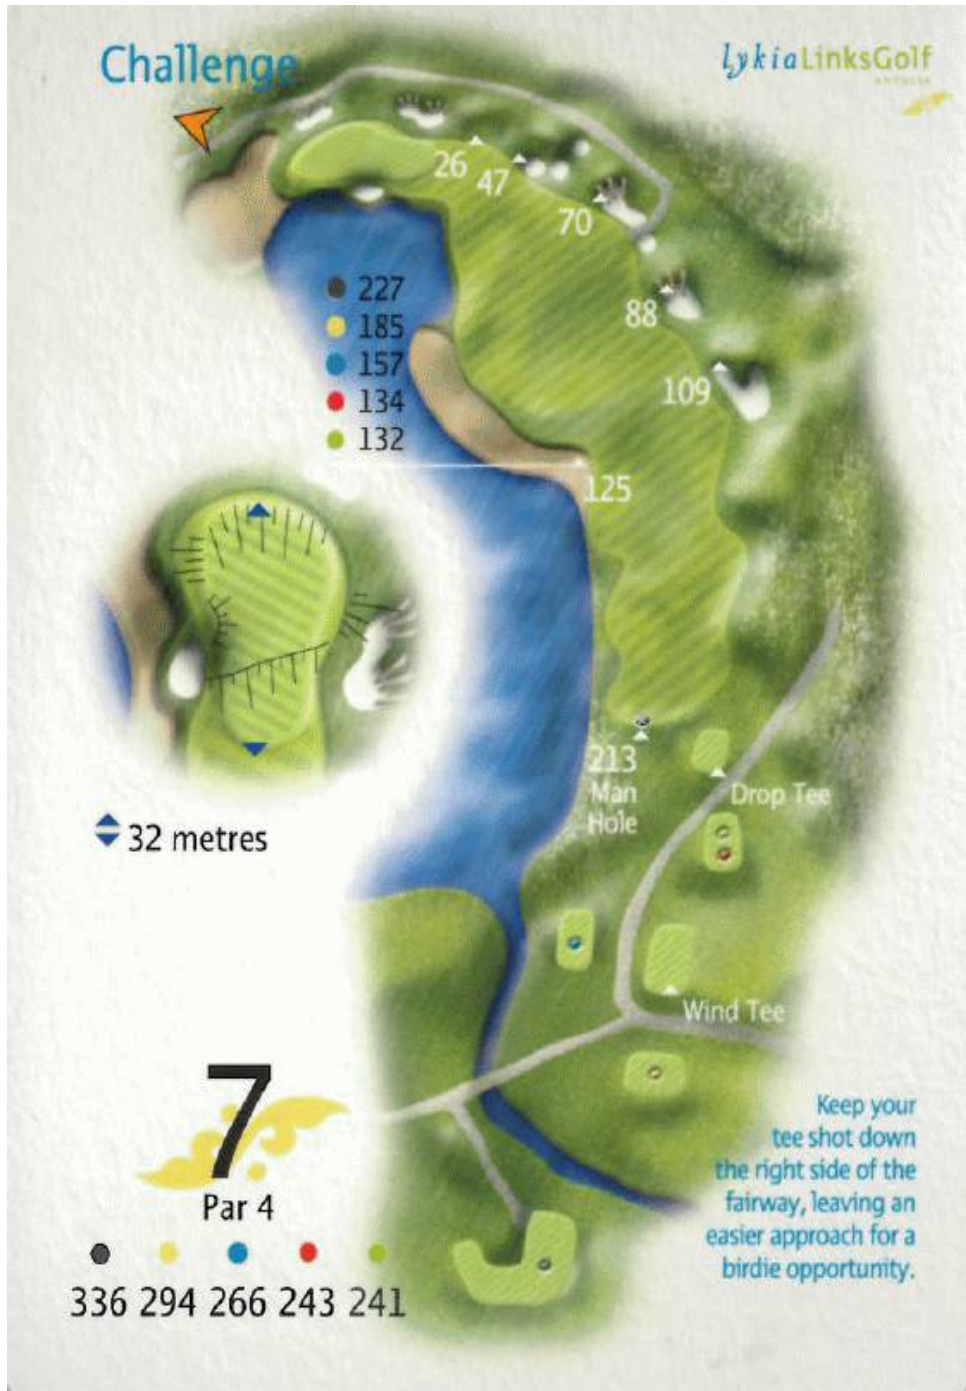

◆ 37 metres

Keep your drive up the left side of the fairway for an easier approach into this undulating green.

1

Par 4

- 427
- 400
- 393
- 306
- 304

Risk and Reward

lykiaLinksGolf

- 251
- 244
- 198
- 135
- 135

◆ 38 metres

Driving to a wide open fairway and your 2nd shot should be aimed for the left side of the green, this will allow for an easy pitch to the flag.

2

Par 5

- 478
- 471
- 426
- 366
- 365

Lying Gulch

Surf and Turf

Canyon

LykiaLinksGolf

34 metres

- 256
- 235
- 203
- 174
- 130

Keep down the middle of the fairway on your drive, leaving a tricky approach shot on this undulating green.

11

Par 4

110

93

99

31 metres

Keep your drive left side of the fairway bunker this will leave a short approach to an elevated well protected green surrounded by bunkers.

18

Par 4

- 410
- 370
- 332
- 283
- 214