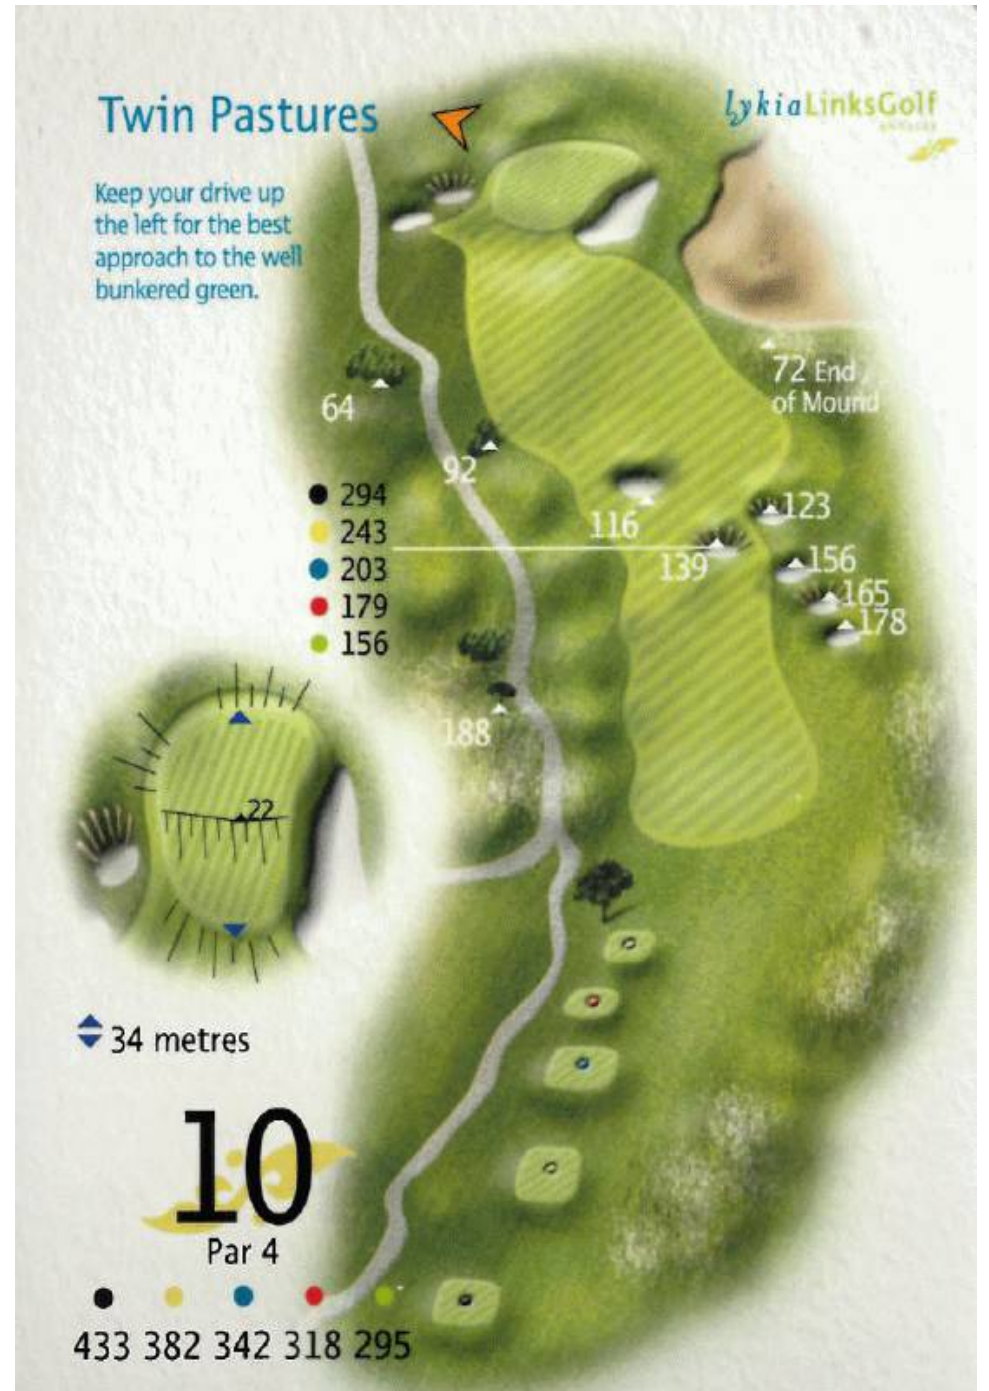

◆ 37 metres

Keep your drive up the left side of the fairway for an easier approach into this undulating green.

1

Par 4

- 427
- 400
- 393
- 306
- 304

Risk and Reward

lykiaLinksGolf

- 251
- 244
- 198
- 135
- 135

◆ 38 metres

Driving to a wide open fairway and your 2nd shot should be aimed for the left side of the green, this will allow for an easy pitch to the flag.

2

Par 5

- 478
- 471
- 426
- 366
- 365

Lying Gulch

Surf and Turf

Canyon

LykiaLinksGolf

34 metres

- 256
- 235
- 203
- 174
- 130

Keep down the middle of the fairway on your drive, leaving a tricky approach shot on this undulating green.

11

Par 4

32 metres

12

Par 4

- 396
- 366
- 355
- 326
- 307

Heartstrong

- 306
- 274
- 262
- 230
- 223

Depending on the wind this long par 5 can be a walk in the park - or a long walk home.....for your 2nd shot keep to the left side of the fairway leaving an easier approach to the well contoured green.