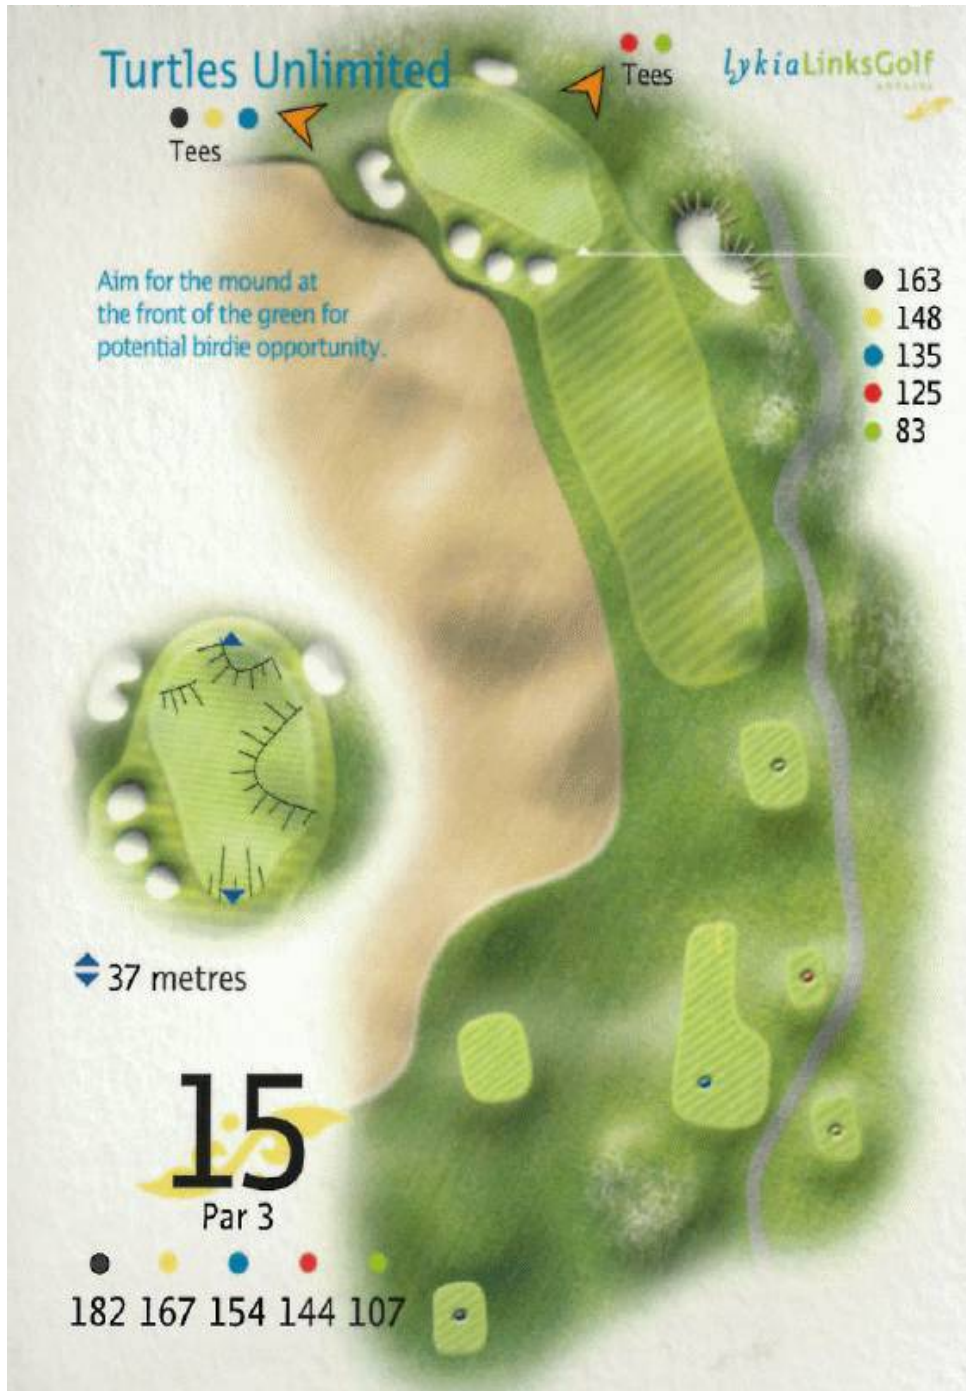

13

Par 5

- 541
- 509
- 497
- 465
- 458

Conquer

LykiaLinksGolf

- Tees
- Tees

◆ 32 metres

One of the shortest par 4's and although tricky a birdie is on the cards

14

Par 4

- 381
- 356
- 304
- 267
- 245

Last Chance

- 223
- 193
- 171
- 145
- 137

69

41 metres

The most difficult of the par 3's is both deceptive and well bunkered.

17

Par 3

- 242
- 214
- 192
- 162
- 155

Homeward Bound

- 317
- 277
- 239
- 190
- 121

42

55

92

110

93

99

31 metres

Keep your drive left side of the fairway bunker this will leave a short approach to an elevated well protected green surrounded by bunkers.

18

Par 4

- 410
- 370
- 332
- 283
- 214