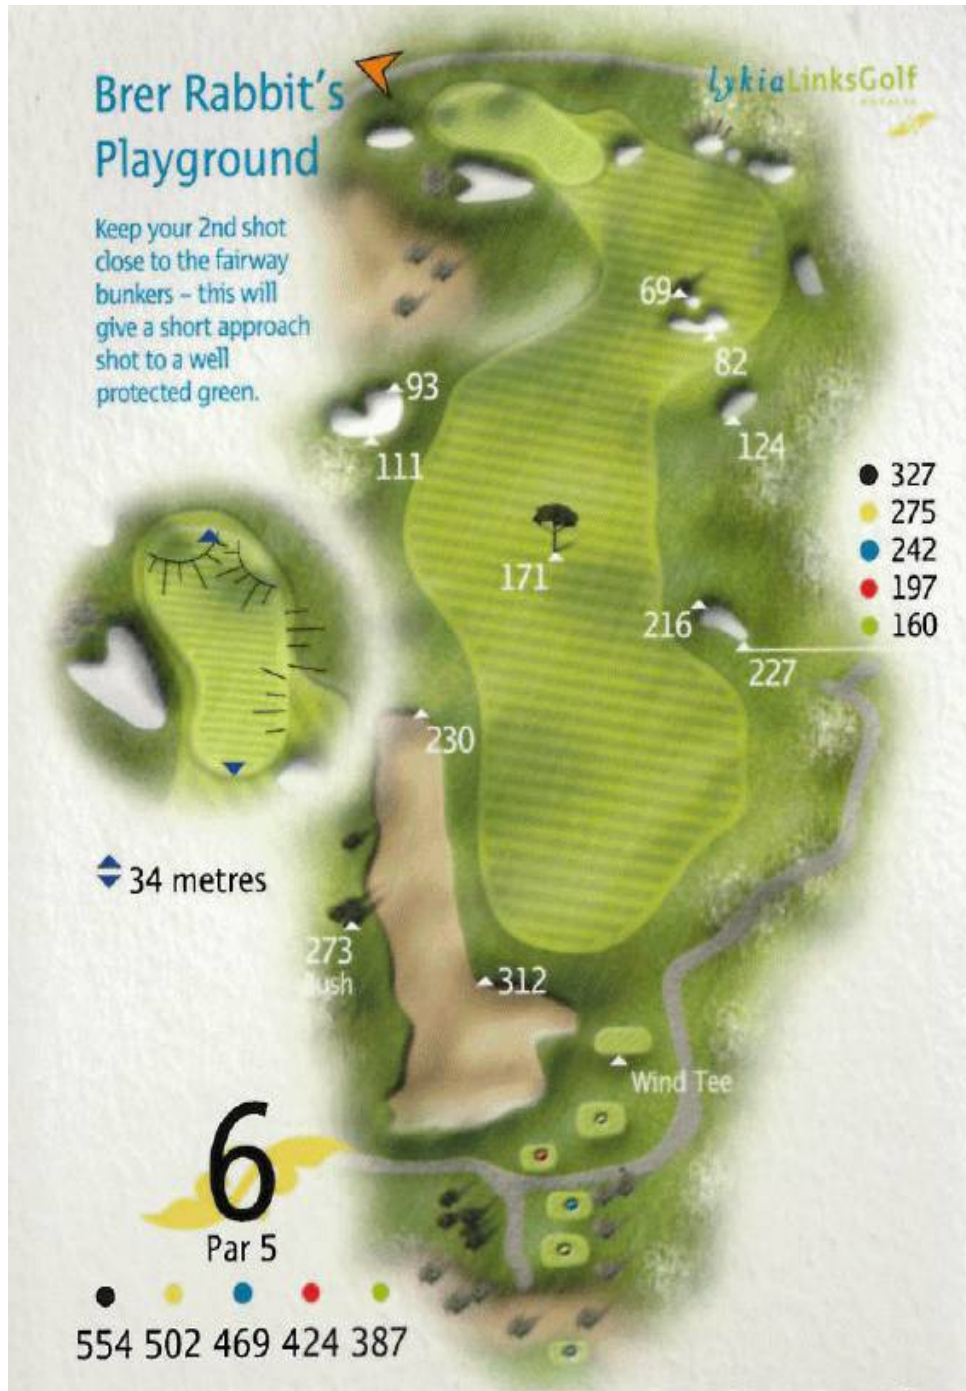

◆ 37 metres

Keep your drive up the left side of the fairway for an easier approach into this undulating green.

1

Par 4

- 427
- 400
- 393
- 306
- 304

Risk and Reward

lykiaLinksGolf

- 251
- 244
- 198
- 135
- 135

◆ 38 metres

Driving to a wide open fairway and your 2nd shot should be aimed for the left side of the green, this will allow for an easy pitch to the flag.

2

Par 5

- 478
- 471
- 426
- 366
- 365

Lying Gulch

Surf and Turf

Canyon

LykiaLinksGolf

34 metres

- 256
- 235
- 203
- 174
- 130

Keep down the middle of the fairway on your drive, leaving a tricky approach shot on this undulating green.

11

Par 4

32 metres

12

Par 4

- 396
- 366
- 355
- 326
- 307

Heartstrong

- 306
- 274
- 262
- 230
- 223

Depending on the wind this long par 5 can be a walk in the park - or a long walk home.....for your 2nd shot keep to the left side of the fairway leaving an easier approach to the well contoured green.