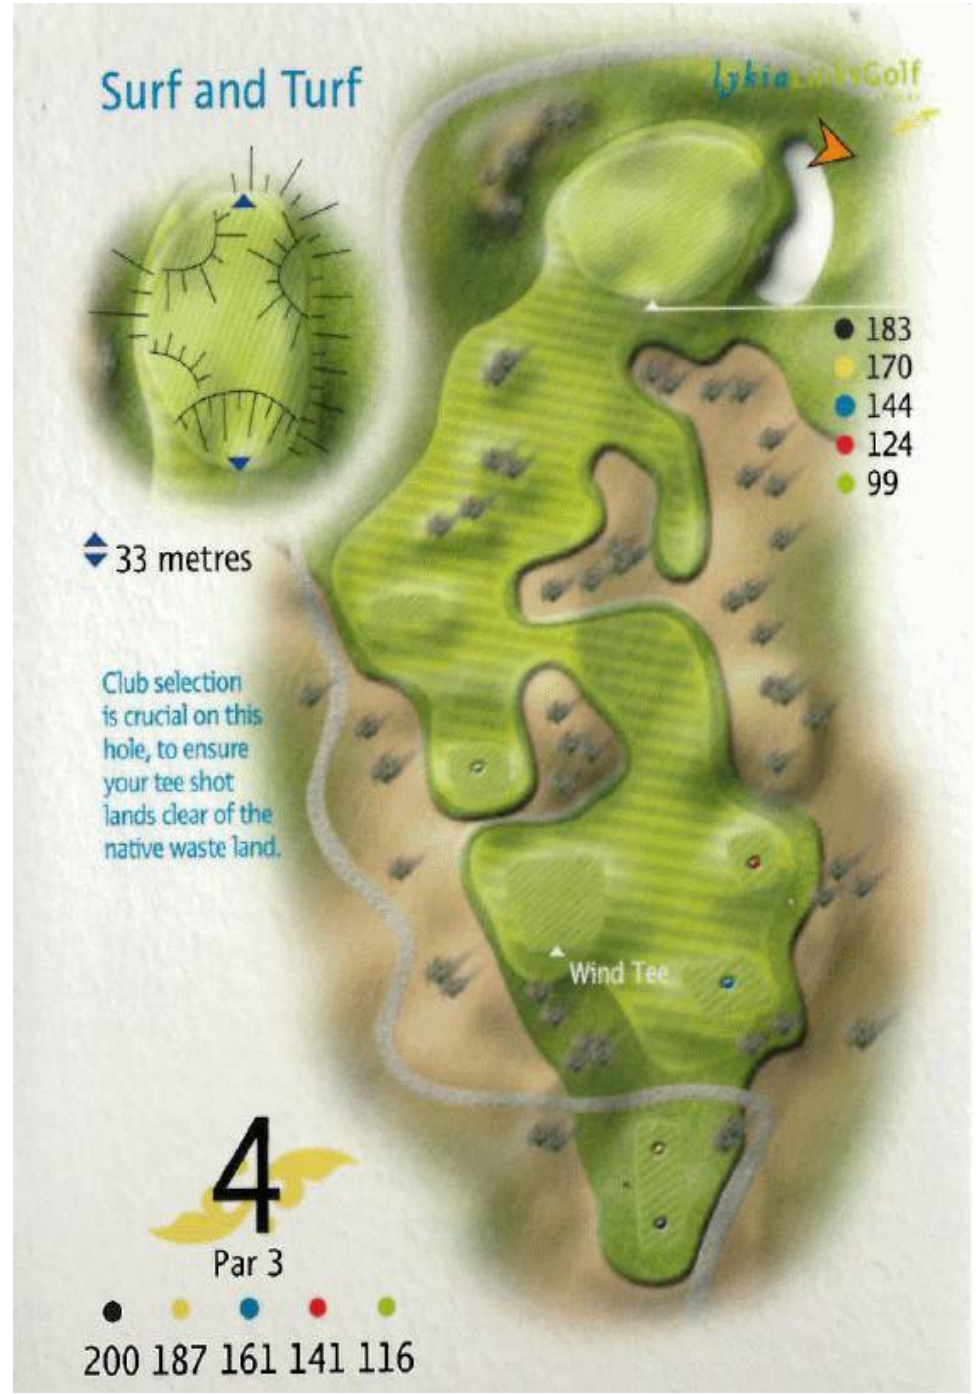

◆ 37 metres

Keep your drive up the left side of the fairway for an easier approach into this undulating green.

1

Par 4

- 427
- 400
- 393
- 306
- 304

Risk and Reward

lykiaLinksGolf

- 251
- 244
- 198
- 135
- 135

◆ 38 metres

Driving to a wide open fairway and your 2nd shot should be aimed for the left side of the green, this will allow for an easy pitch to the flag.

2

Par 5

- 478
- 471
- 426
- 366
- 365

Lying Gulch

Surf and Turf

Canyon

LykiaLinksGolf

34 metres

- 256
- 235
- 203
- 174
- 130

Keep down the middle of the fairway on your drive, leaving a tricky approach shot on this undulating green.

11

Par 4

32 metres

12

Par 4

- 396
- 366
- 355
- 326
- 307

Heartstrong

- 306
- 274
- 262
- 230
- 223

Depending on the wind this long par 5 can be a walk in the park - or a long walk home.....for your 2nd shot keep to the left side of the fairway leaving an easier approach to the well contoured green.