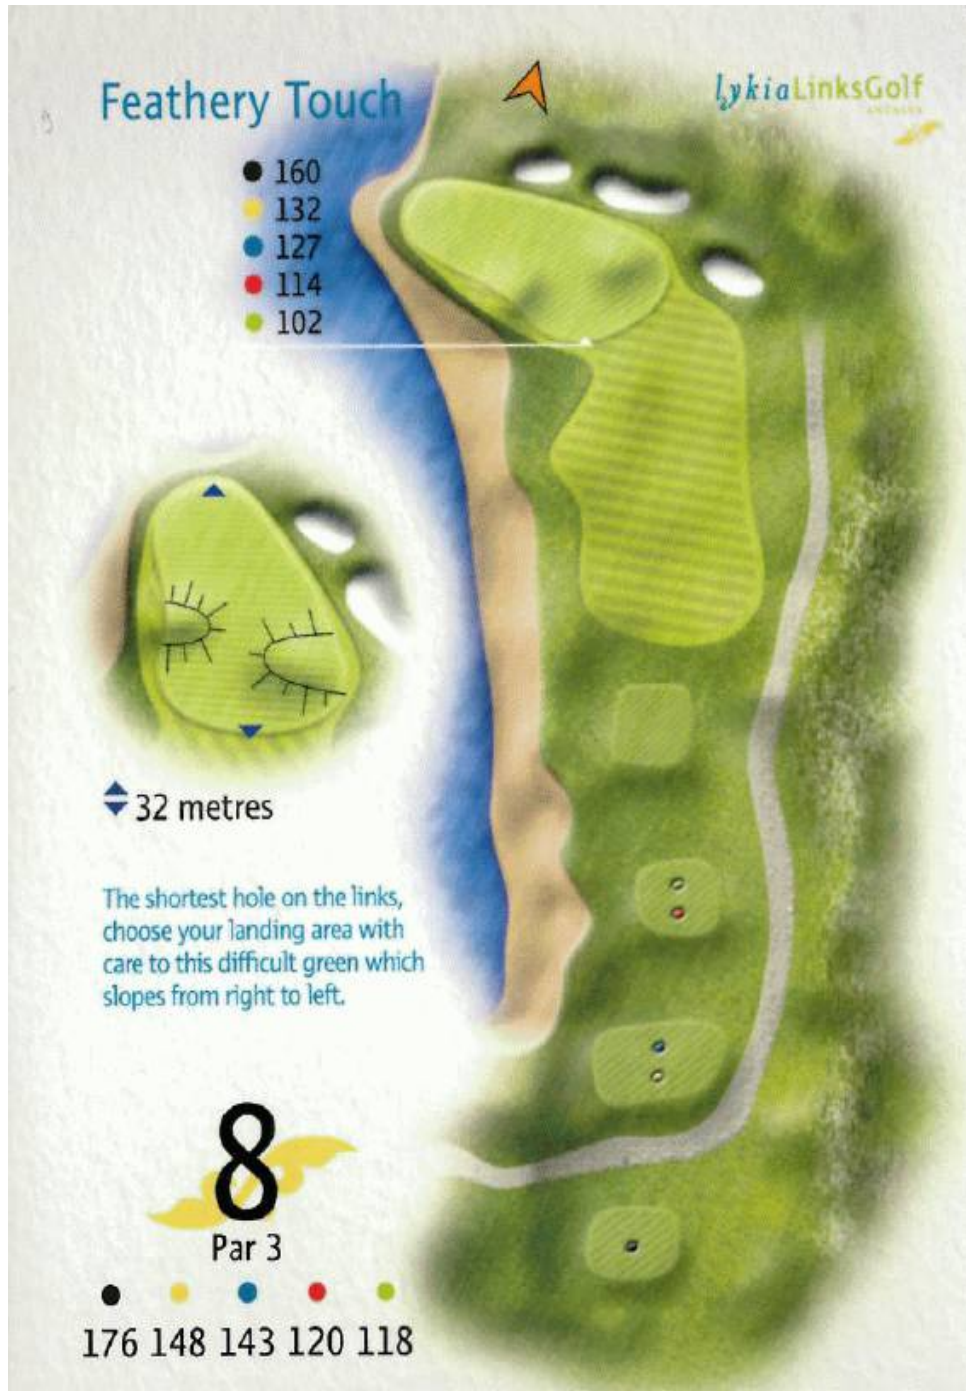

◆ 37 metres

Keep your drive up the left side of the fairway for an easier approach into this undulating green.

1

Par 4

- 427
- 400
- 393
- 306
- 304

Risk and Reward

lykiaLinksGolf

- 251
- 244
- 198
- 135
- 135

◆ 38 metres

Driving to a wide open fairway and your 2nd shot should be aimed for the left side of the green, this will allow for an easy pitch to the flag.

2

Par 5

- 478
- 471
- 426
- 366
- 365

Lying Gulch

Surf and Turf

Canyon

LykiaLinksGolf

34 metres

- 256
- 235
- 203
- 174
- 130

Keep down the middle of the fairway on your drive, leaving a tricky approach shot on this undulating green.

11

Par 4

32 metres

12

Par 4

- 396
- 366
- 355
- 326
- 307

Heartstrong

- 306
- 274
- 262
- 230
- 223

Depending on the wind this long par 5 can be a walk in the park - or a long walk home.....for your 2nd shot keep to the left side of the fairway leaving an easier approach to the well contoured green.