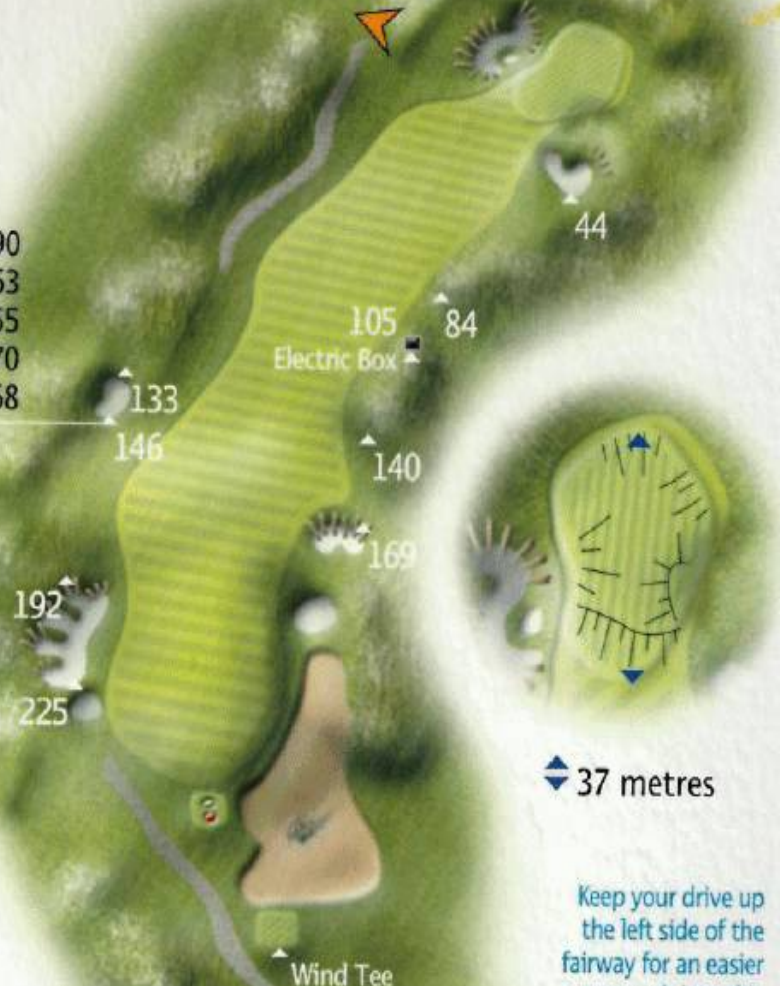

◆ 37 metres

Keep your drive up the left side of the fairway for an easier approach into this undulating green.

1

Par 4

- 427
- 400
- 393
- 306
- 304

Risk and Reward

lykiaLinksGolf

- 251
- 244
- 198
- 135
- 135

◆ 38 metres

Driving to a wide open fairway and your 2nd shot should be aimed for the left side of the green, this will allow for an easy pitch to the flag.

2

Par 5

- 478
- 471
- 426
- 366
- 365

Lying Gulch

Surf and Turf

Canyon

LykiaLinksGolf

34 metres

- 256
- 235
- 203
- 174
- 130

Keep down the middle of the fairway on your drive, leaving a tricky approach shot on this undulating green.

11

Par 4